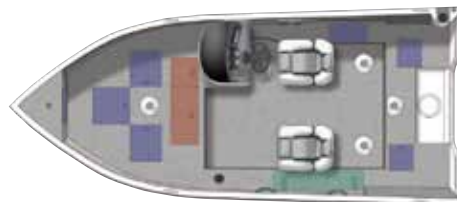

Fish Hawk 1600 SC

SPECIFICATIONS

Overall length	16' (4.9 m)
Package Length	19' 10" (6.0 m)
Maximum beam	87" (221 cm)
Max. transom beam	87" (221 cm)
Bottom width	73" (185 cm)
Chine width	71.5" (182 cm)
Max. depth	35" (89 cm)
Max cockpit depth	24" (61 cm)
Transom height	20" (51 cm)
Deadrise	12°
Weight	880# (399 kg)
Max. weight capacity	1200# (544 kg)
Max. people capacity	5
Max. HP capacity	75
Fuel capacity	23 gal. (87 L)
Aluminum gauge bottom	.090"
Aluminum gauge sides	.080"
Aluminum gauge transom	.125"

Fish Hawk 1600 SC

■ Storage Compartment ■ Rod Storage ■ Livewell

COLORS

Base

› Silver Bay

Interior

› Gray

Accent Options

› Sport Red, Bay Blue, or Onyx Black

With Graphics Package

STANDARD FEATURES

Helm Station

- › Elevated helm console
- › Starboard helm console with toggle switches, drink holder, 12V power outlet, and trinket compartment
- › Speedometer, tachometer, voltmeter, and trim gauges standard with pre-rig
- › Sport windscreen
- › Black composite steering wheel
- › No-feedback steering

Flooring/Seating

- › 2 Deluxe Fishing Seats with 2 pedestals (1 pedestal on Tiller is fixed (mounted at dealership))
- › 6 pedestal floor bases
- › 16 oz. marine-grade carpet with treated panel flooring (Limited Lifetime Warranty)

Construction

- › Baked Armor-Guard Paint Process

Construction (continued)

- › Extruded chines with spray deflector
- › Extruded full length welded center keel
- › Extruded gunnels with "J" hook canvas cover system
- › Tru -V 12° reverse chine hull design

Quality

- › Warranty "Lifetime + 3" Protection Plan
- › "Crest-Liner" lid coating.
- › Deck cleats (4)
- › Rub rail
- › Stainless steel bow and stern eyes

Safety/Security

- › Bilge pump
- › Fire extinguisher
- › Lanyard ignition stop switch
- › Level floatation
- › Navigation lights
- › Safety grab handles