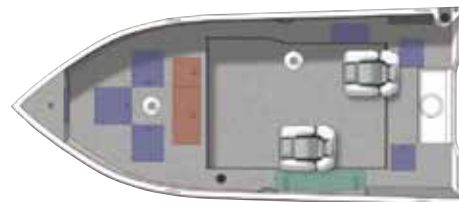

Fish Hawk 1600 Tiller

SPECIFICATIONS

Overall length	16' (4.9 m)
Package Length	19' 10" (6.0 m)
Maximum beam	87" (221 cm)
Max. transom beam	87" (221 cm)
Bottom width	73" (185 cm)
Chine width	71.5" (182 cm)
Max. depth	35" (89 cm)
Max cockpit depth	24" (61 cm)
Transom height	20" (51 cm)
Deadrise	12°
Weight	830# (376 kg)
Max. weight capacity	1,200# (544 kg)
Max. people capacity	5
Max. HP capacity	60
Fuel capacity	23 gal. (87 L)
Aluminum gauge bottom	.090"
Aluminum gauge sides	.080"
Aluminum gauge transom	.125"